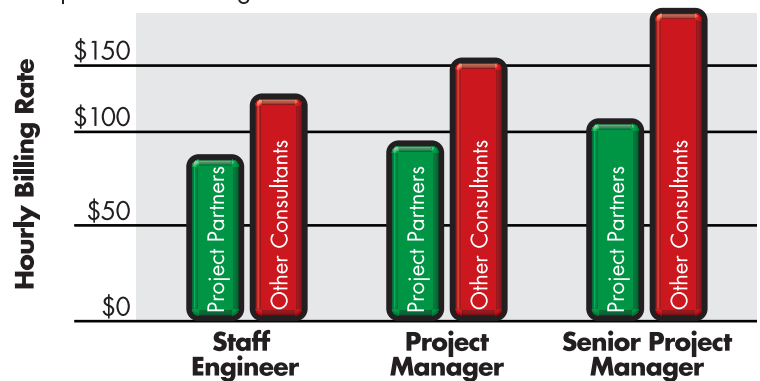

**Project
Partners**

Billing Rates a Fraction of Other Consultants'

Project Partners saves engineering costs. It's simple. With billing rates at a fraction of consultants' we have been providing dramatic savings to our clients for over a decade. This, combined with the management efficiencies of on-site operations, the savings are further multiplied.

Lower Billing Rates

Project Partners Billing Rates are a Fraction of Other Consultants' Rates

Example: Consultants typically charge \$130 to \$140 per hour for Engineering Project Managers. Project Partners' rates are usually under \$100 per hour for the same engineer. The quality of our Engineering Staff is evidenced by number of our employees hired as permanent employees by our client.

Available Resources

By providing young professionals, experienced engineers, and seasoned managers, we are the perfect resource.

- Engineers
- Project Managers
- Engineering Techs
- GIS Analyst
- Construction Managers
- Inspectors